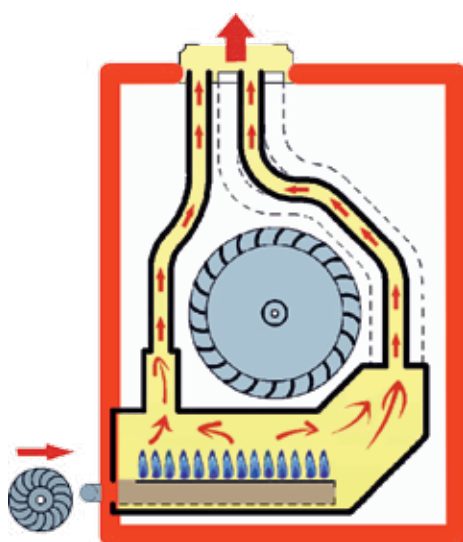

INOXTREND®

Combi ovens for passion

XT FORCE

XT PREMIXER

Inoxtrend innovation: a winning combination for gas ovens!

XT FORCE®: the latest **INOXTREND** technology consisting of a burner fitted inside an innovative heat generator. It can withstand very high temperatures and is housed entirely within the oven cooking chamber. The advantages speak for themselves: thermal efficiency is increased by 30% compared to ovens with conventional gas heating systems; the oven reaches the required temperature in no time at all and cooking times are reduced.

XT PREMIXER® is an electronic system which creates an optimal flow of combustion (with the right quantities of air and gas every time), to ensure the burner works properly, even inside hermetically sealed casings.