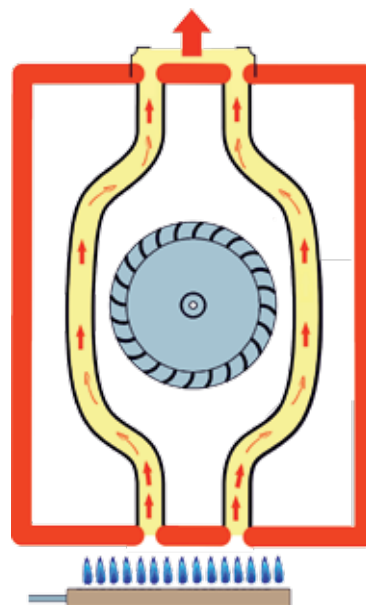

TRADITIONAL SYSTEM